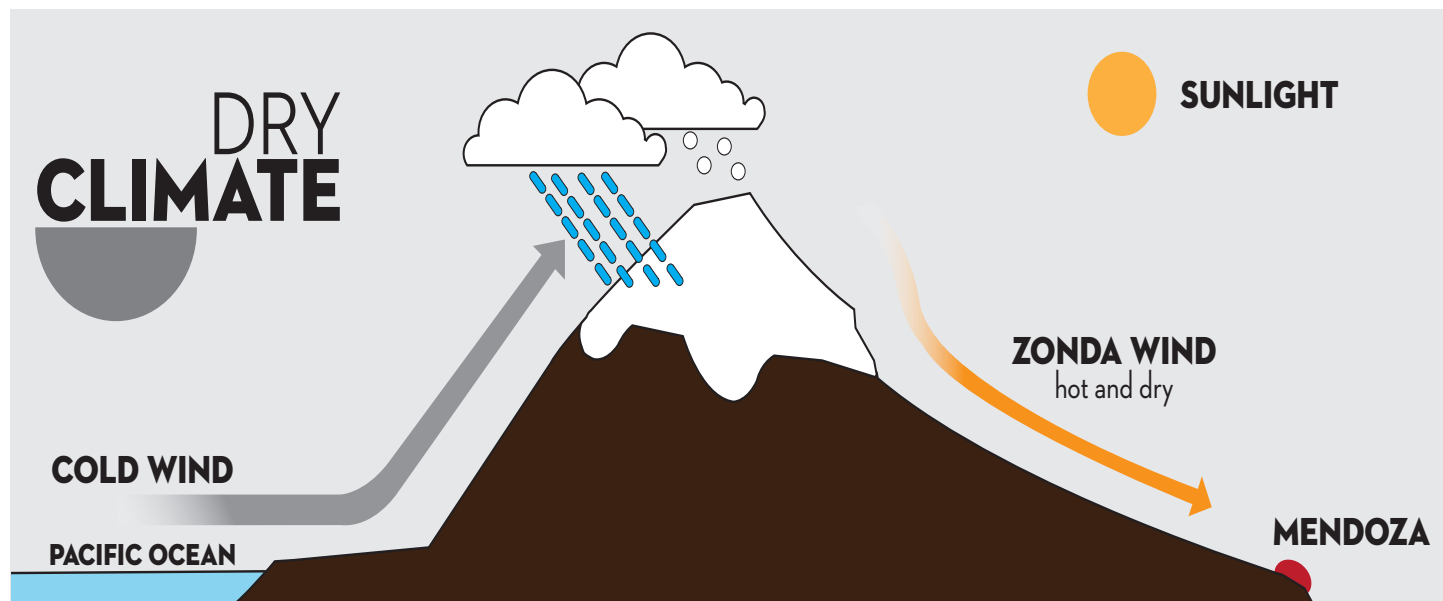

Argentina

The protection from the cool Pacific influence by the Andes combined with Mendoza's altitude and proximity to the Atlantic, creates a climate that is perfect for evoking color and tannin in wines. The soil in this region is alluvial with rocky subsoil. It possesses sediments of sand, silt and clay. Its little organic matter restrains the grapevine's growth. This results in excellent quality grapes suitable for winemaking.