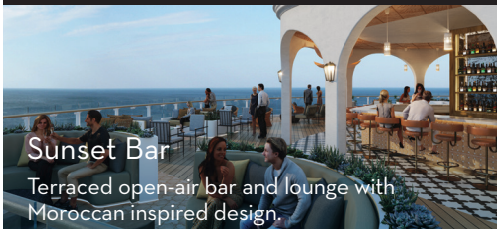

## CAFÉS, BARS & LOUNGES

**Sunset Bar**  
Terraced open-air bar and lounge with Moroccan inspired design.

**World Class Bar**  
Where fine drinking is as important as fine dining.

**Mast Bar**  
Poolside cocktails.