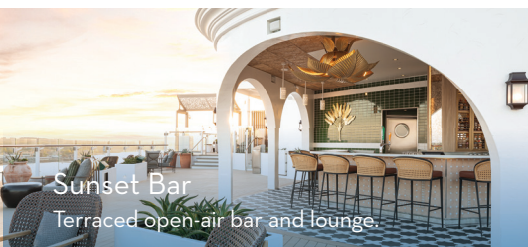

Blu
For guests of AquaClass®.

COMPLIMENTARY DINING

Oceanview Café
Globally inspired cuisines.

The Spa Café and Juice Bar
Featuring a signature smoothie by **goop**.

CAFÉS, BARS & LOUNGES

Sunset Bar
Terraced open-air bar and lounge.

World Class Bar
Where fine drinking is as important as fine dining.

Mast Bar
Poolside cocktails.

Martini Bar
In the middle of the action.

Craft Social Bar
Vast selection of craft beers.

Café al Bacio
Specialty coffees and sweet treats.