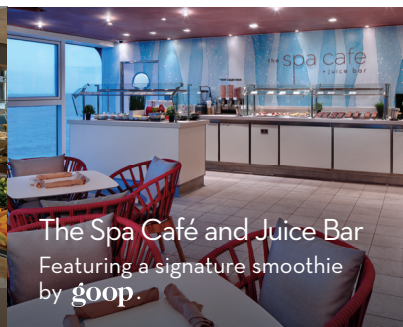

Blu
For guests of AquaClass®.

COMPLIMENTARY DINING

Oceanview Café
Globally inspired cuisines.

The Spa Café and Juice Bar
Featuring a signature smoothie by **goop**.

CAFÉS, BARS & LOUNGES

Sunset Bar
Terraced open-air bar and lounge.