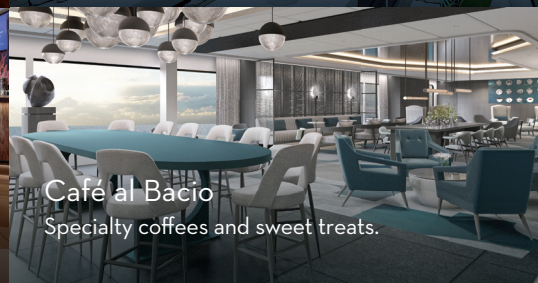

32

Distinct food and beverage experiences

14

Cafés, bars and lounges

8

Specialty restaurants

4

Main dining restaurants

Fine Cut Restaurant
A modern steakhouse.

Le Grand Bistro
The tabletop that comes to life with Le Petit Chef.

Dinner on the Edge®
Dine, Drink and Soar on the iconic Magic Carpet®.

MAIN DINING

Cyprus
Homage to our Greek heritage, featuring Mediterranean dishes.

World Class Bar
Where fine drinking is as important as fine dining.

Mast Bar
Poolside cocktails.

Martini Bar
In the middle of the action.

Craft Social Bar
Vast selection of craft beers.

Café al Bacio
Specialty coffees and sweet treats.