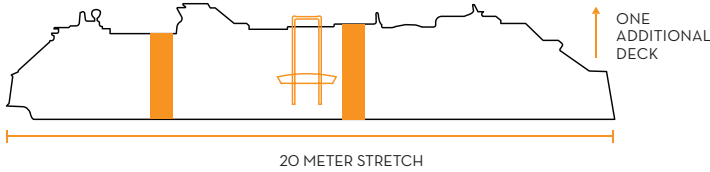

WELCOME, BEYOND^{SM}

MORE SPACE. MORE LUXURY. MORE CONNECTED.

CELEBRITY BEYOND FAST FACTS

TONNAGE	LENGTH	BEAM	DRAUGHT	CRUISING SPEED	CREW	STATEROOMS	GUESTS
140,600	1,073 ft	128 ft	27 ft	21.8 kts	1400+ from 60 Countries	1,646	3,260

HOW WE MADE EXTRAORDINARY EVEN BETTER

- Longer, taller, sleeker profile
- 179 more suites and staterooms
- More of The Retreat® with a 40% larger sundeck
- More Resort Deck with expanded open-air spaces
- More restaurants, bars, and lounges to enjoy
- Now 17 decks
- Sunset Bar 180% larger

All Suites. All Exclusive. All Included.

The Retreat® has been taken to another level with an expanded two-story sundeck and stunningly redesigned exclusive spaces that are all adjacent to create a true resort-within-a-resort.